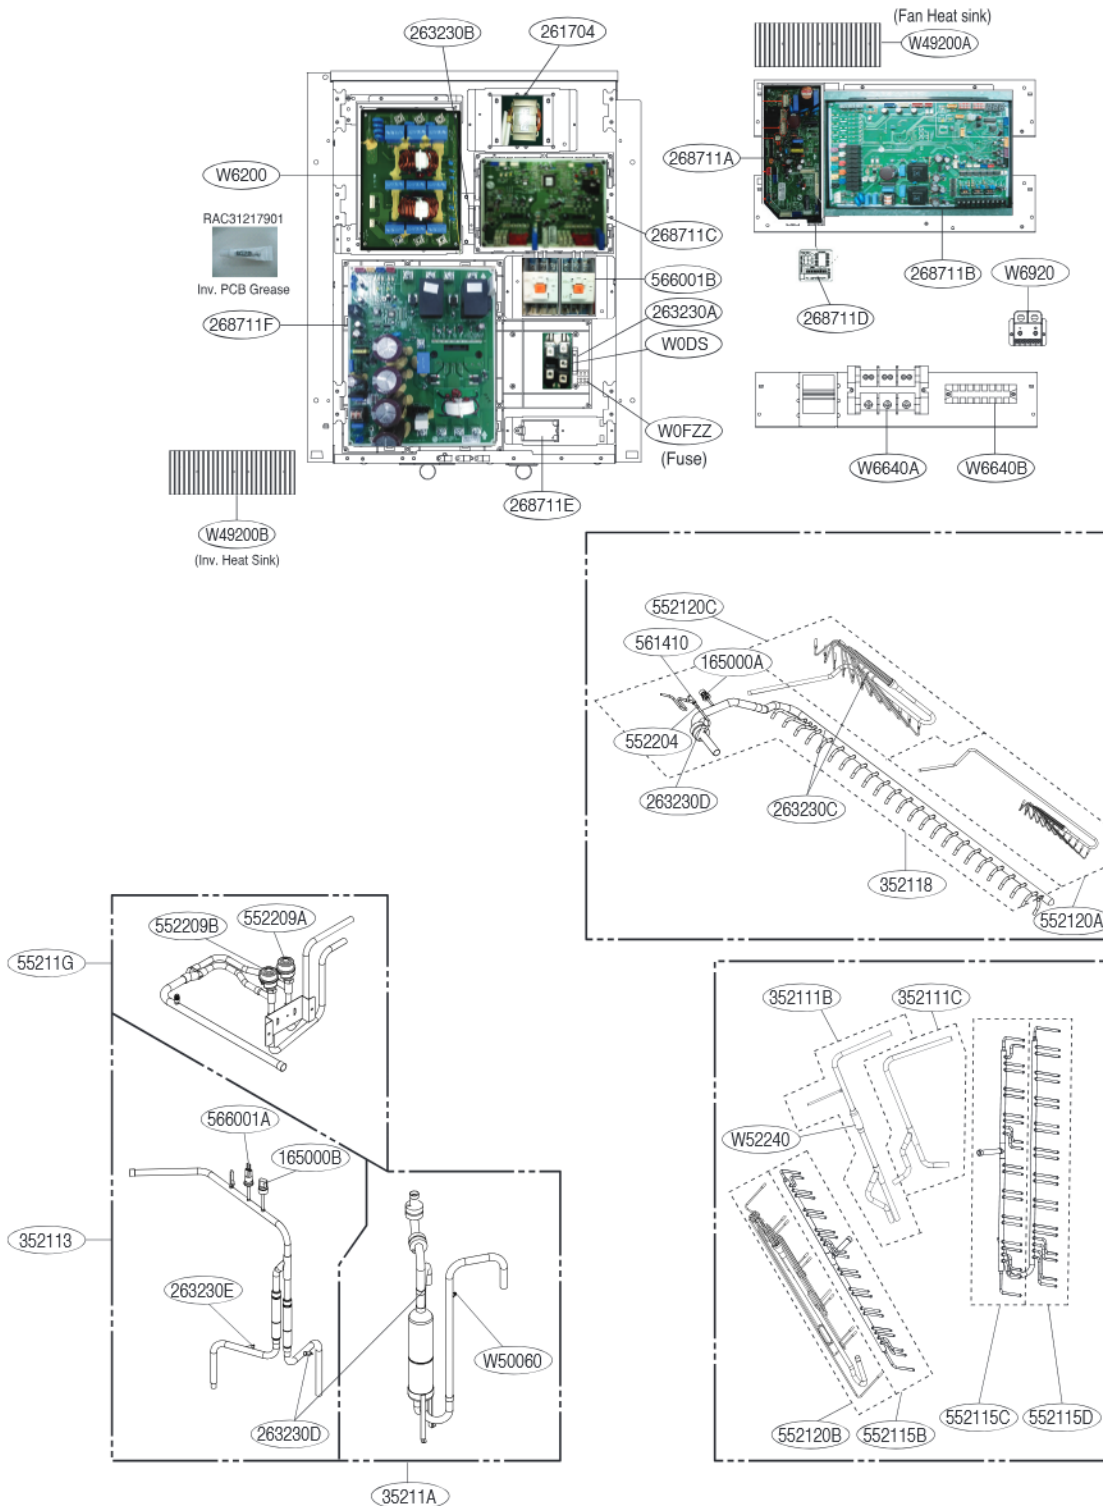

Exploded View

■ Model No.: AK-Q120BC01 / AK-Q150BC01

Part	L/No	Type
Inv. Comp. Lead Wire	W6631A	Screw Type
Const. Comp. lead Wire	W6631B	Screw Type

■ Model No. : AK-Q120BC01 / AK-Q150BC01

Part	L/No.	Sensor location	Remark
Temp. Sensor 1	263230A	Air + Inv . IPM	Housing Color : Green
Temp. Sensor 2	263230B	Fan. IPM	Housing Color : White
Temp. Sensor 3	263230C	Manifold Pipe + Capillary Pipe	Housing Color : Yellow
Temp. Sensor 4	263230D	Suction Pipe + Inv. Discharge	Housing Color : Violet
Temp. Sensor 5	263230E	Const. Discharge	Housing Color : Black